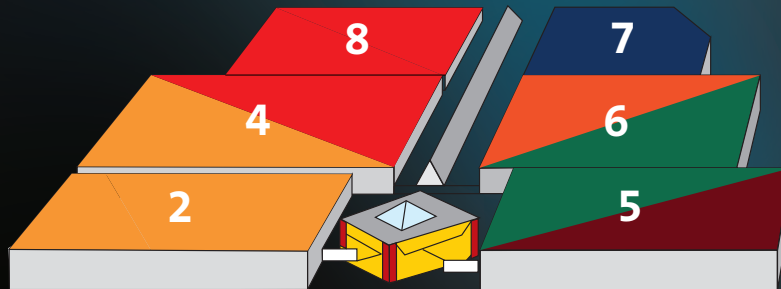

Welding and Robotic Welding
Technologies

General Layout

Istanbul Expo Center, Yeşilköy

Hall 2-4	Energy, Electric & Electronic Technologies
Hall 4-8	Industrial Automation
Hall 7	Logistics, Supply Chain Management and Intralogistics Solutions
Hall 6	Robotic Automation
Hall 5-6	Welding and Robotic Welding Technologies
Hall 5	Industrial Manufacturing Machines