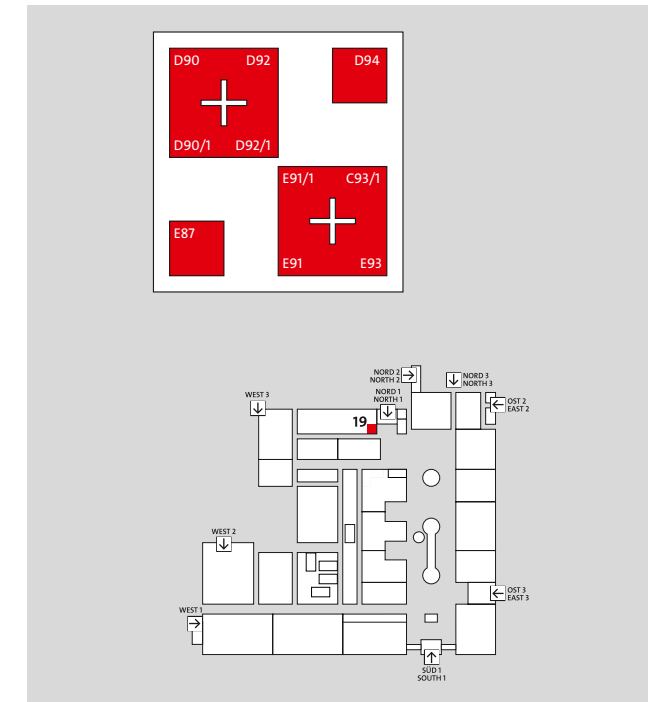

CeMAT

Aussteller/Exhibitors	Standnummer/Stand No.
A Agile IT Management	D90
F FreightHub	D90/1
M MY	E93/1
P Pozi Technologies	E91
U UWINLOC	D92

Weitere Informationen
finden Sie in unserer App:
*More information
available in our app:*