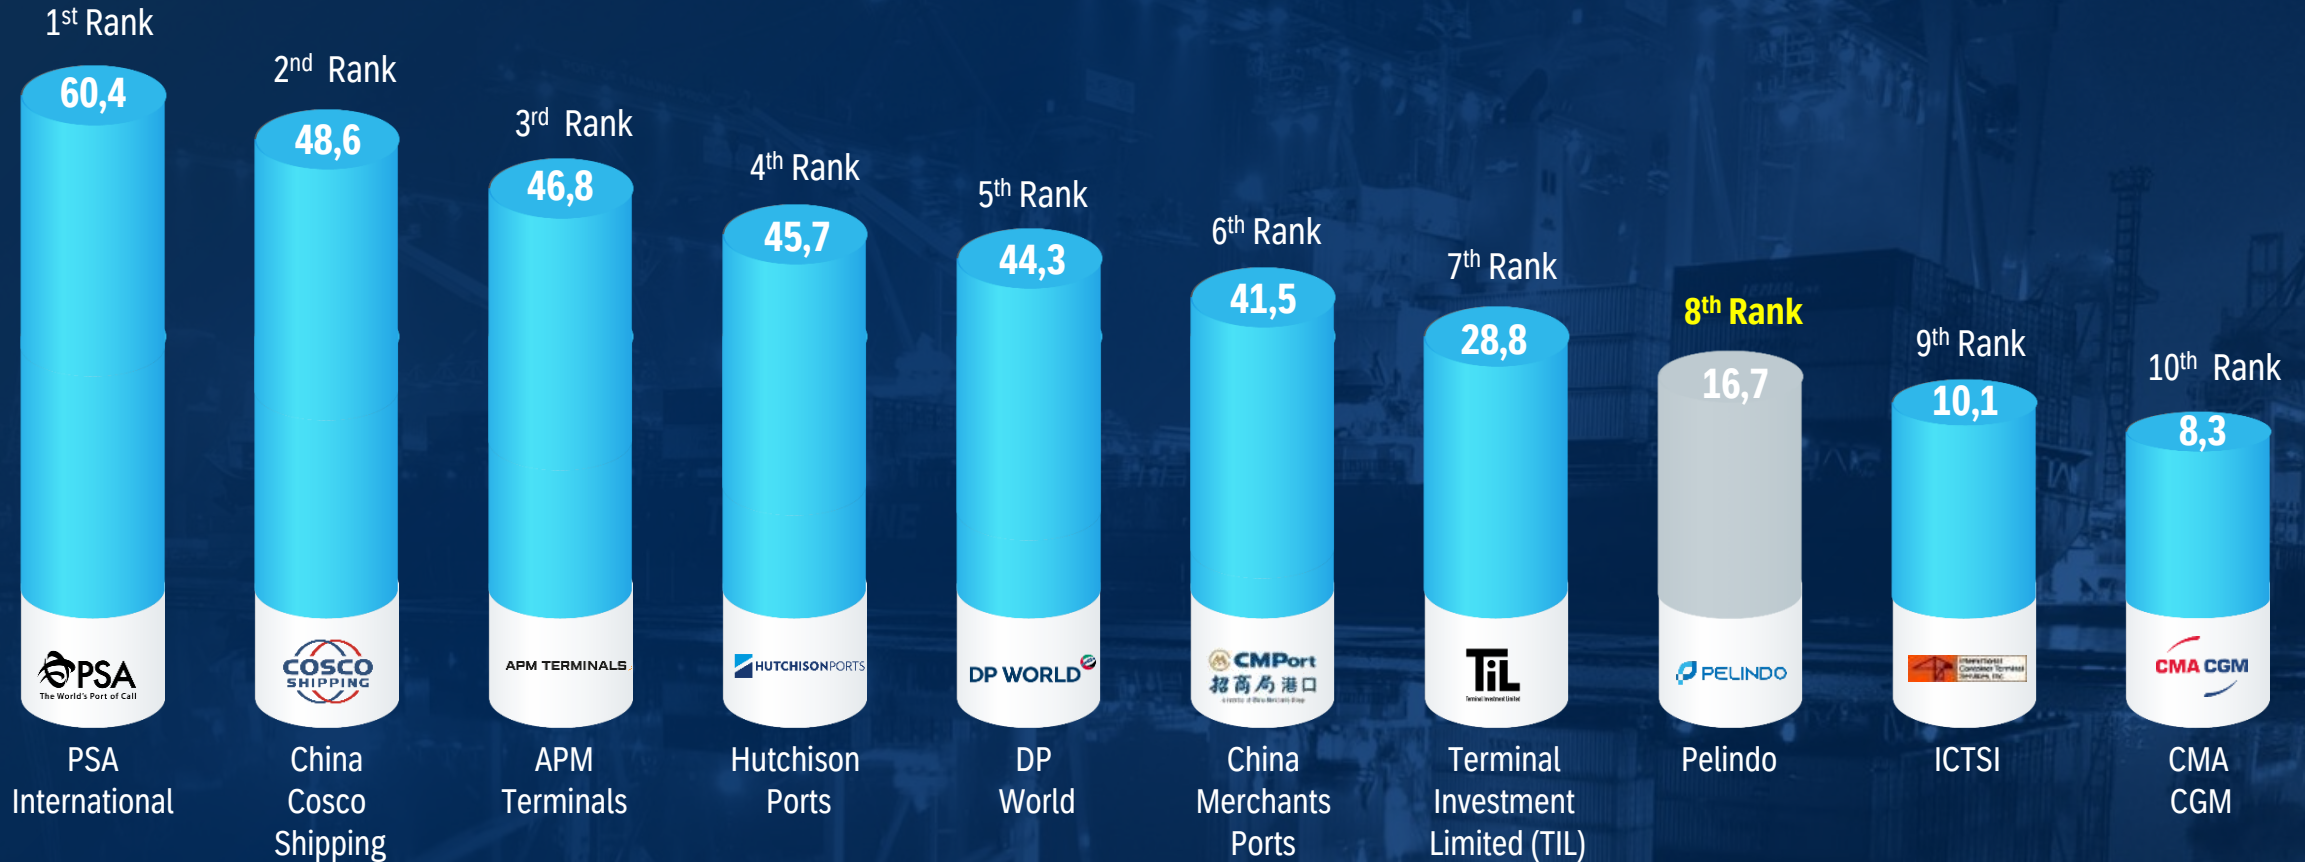

PT Pelindo's Position in Global Port Operator Rank

Top 10 Global and International Terminal Operators

In Million TEUS, 2019

Sumber: Drewry maritime research, Annual Report 2019 Pelindo I-IV