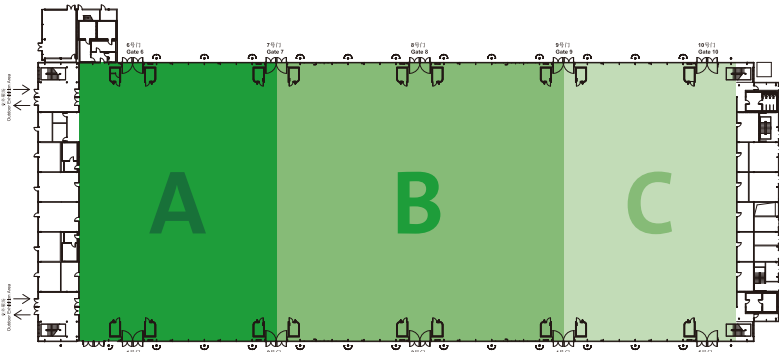

Optimized choice of location, Flexible planning.

Hall layout

Pricing (Early-bird Pricing/Standard Pricing) (CNY/per sqm)

		One Open Side	Two Open Sides	Three Open Sides	Island Booth
Raw Space in Zone	A	2,180/2,280	+5%	+8%	+10%
	B	1,400/1,550	+5%	+8%	+10%
	C	1,140/1,250	+5%	+8%	+10%
Optional Choice	Standard Shell Scheme	250	Management fee included; Stand fee for any kind of Shell Scheme = Raw Space fee + additional fee of Optional Choice. Excluding 6% VAT.		
	Upgrade Shell Scheme	390			
	Deluxe Shell Scheme	490			