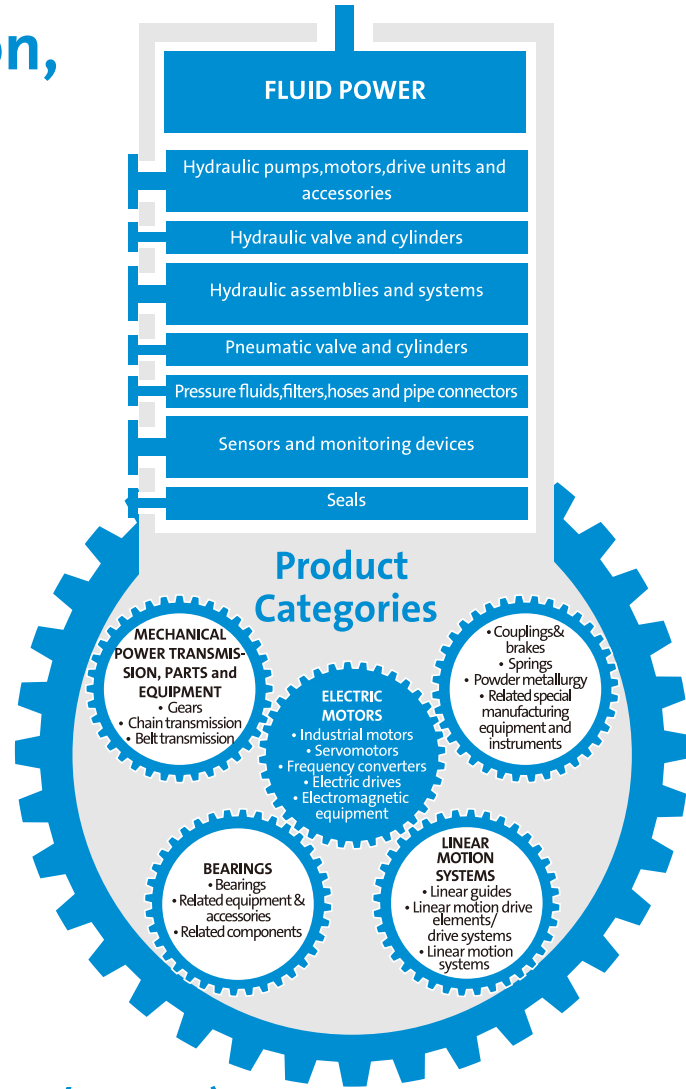

Optimized choice of location, Flexible planning.

Hall layout

Pricing (Early-bird Pricing/Standard Pricing) (CNY/per sqm)

		One Open Side	Two Open Sides	Three Open Sides	Island Booth
Raw Space in Zone	A	2,180/2,280	+5%	+8%	+10%
	B	1,400/1,550	+5%	+8%	+10%
	C	1,140/1,250	+5%	+8%	+10%
Optional Choice	Standard Shell Scheme	250	Management fee included; Stand fee for any kind of Shell Scheme = Raw Space fee + additional fee of Optional Choice. Excluding 6% VAT.		
	Upgrade Shell Scheme	390			
	Deluxe Shell Scheme	490			